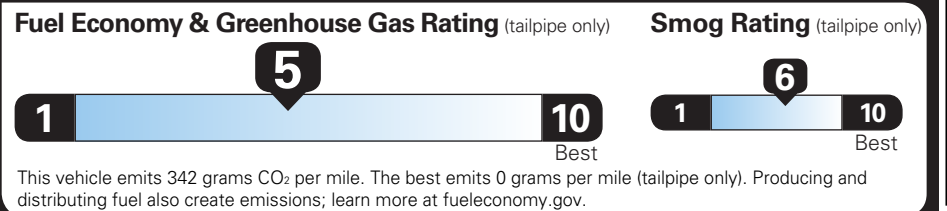

- ALL-WEATHER FLOOR LINERS
- ALL-WEATHER CARGO MAT

TOTAL OPTIONS	\$875.00
TOTAL VEHICLE & OPTIONS	\$36,775.00
DESTINATION CHARGE	1,995.00

TOTAL VEHICLE PRICE* \$38,770.00

EPA DOT Fuel Economy and Environment

Gasoline Vehicle

Fuel Economy **26** MPG combined city/hwy
 25 city
 29 highway
 3.8 gallons per 100 miles

You spend \$1,000 more in fuel costs over 5 years compared to the average new vehicle.

Annual fuel cost **\$1,800**